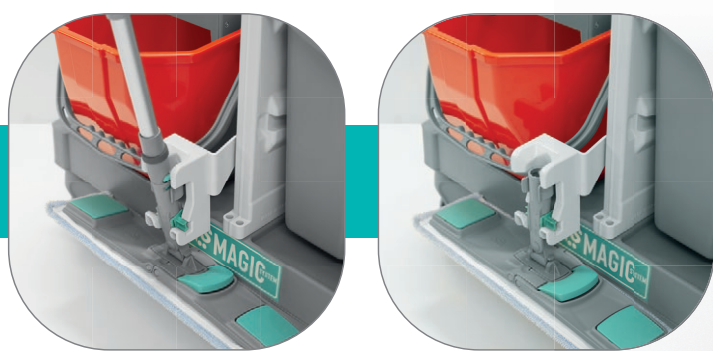

PLUG

IL TUO STUDIO
LCA
LO FACCIAMO NOI