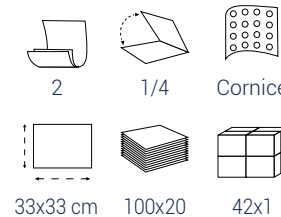

COD. 32406
BULKYSOFT FORTE HAVANA
TOVAGLIOLO 33x33

COLORE: HAVANA • HAVANA RECYCLED