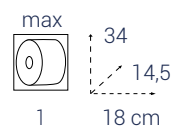

COD. 01364
CC PRO ESSENTIA DISPENSER PER ROTOLO STRAZIONE INTERNA MINI

BIANCO