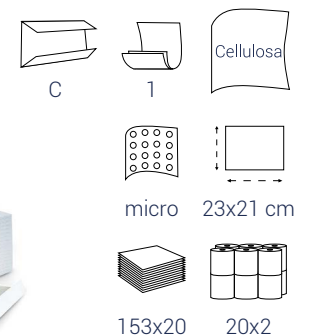

COD. 85510
BULKYSOFT CLASSIC
C-FOLD 1V CELLULOSA

DISPENSER: 01347 - 01349 - 01362 - 01360
BIANCO