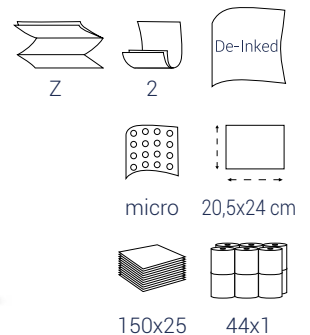

COD. 83456
BULKYSOFT COMFORT
Z-FOLD 2V

DISPENSER: 01347 - 01349 - 01362 - 01360
BIANCO