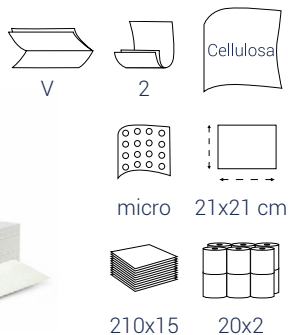

COD. 84550
BULKYSOFT CLASSIC
V-FOLD HP TRIM

DISPENSER: 01347 - 01349 - 01362 - 01360
BIANCO