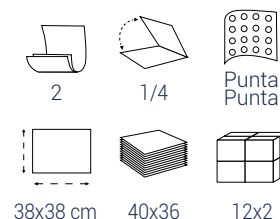

COLORE: BIANCO • PURA CELLULOSA

COD. 32407
BULKYSOFT FORTE HAVANA
TOVAGLIOLO 38x38

COLORE: HAVANA • HAVANA RECYCLED

TOVAGLIOLI PLUS 38X38 COLORATI

PURA CELLULOSA

	COD. 32800 BULKYSOFT RAINBOW PLUS COLORE: CREMA		COD. 32258 BULKYSOFT RAINBOW PLUS COLORE: TERRA DI SIENA		COD. 32860 BULKYSOFT RAINBOW PLUS COLORE: VERDE FORESTA
	COD. 32810 BULKYSOFT RAINBOW PLUS COLORE: GIALLO MAIS		COD. 32830 BULKYSOFT RAINBOW PLUS COLORE: ROSSO		COD. 32261 BULKYSOFT RAINBOW PLUS COLORE: KIWI
	COD. 32256 BULKYSOFT RAINBOW PLUS COLORE: LIMONE		COD. 32840 BULKYSOFT RAINBOW PLUS COLORE: BORDEAUX		COD. 32378 BULKYSOFT RAINBOW PLUS COLORE: TORTORA
	COD. 32470 BULKYSOFT RAINBOW PLUS COLORE: ROSA		COD. 32259 BULKYSOFT RAINBOW PLUS COLORE: LILLA		COD. 32262 BULKYSOFT RAINBOW PLUS COLORE: GRIGIO
	COD. 32820 BULKYSOFT RAINBOW PLUS COLORE: ARANCIO		COD. 32010 BULKYSOFT RAINBOW PLUS COLORE: CELESTE		COD. 32870 BULKYSOFT RAINBOW PLUS COLORE: CHOCOLATE
	COD. 32038 BULKYSOFT RAINBOW PLUS COLORE: SALMONE		COD. 32994 BULKYSOFT RAINBOW PLUS COLORE: TURCHESE		COD. 32490 BULKYSOFT RAINBOW PLUS COLORE: NERO
	COD. 32257 BULKYSOFT RAINBOW PLUS COLORE: FUCSIA		COD. 32850 BULKYSOFT RAINBOW PLUS COLORE: BLU NOTTE		