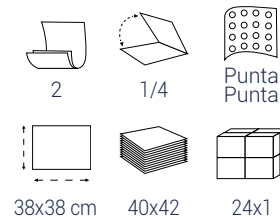

COD. 32407
BULKYSOFT FORTE HAVANA
TOVAGLIOLO 38x38

COLORE: HAVANA • HAVANA RECYCLED