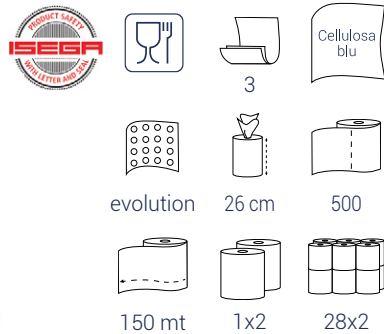

BOBINE MICRO-INCOLLATE

COD. 56760
BULKYSOFT EXCELLENCE
WIPER 150 TOPCOLOR EVO

DISPENSER: 01320 - 01300 - 01310
BLU