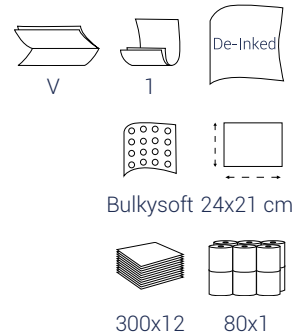

COD. 84572
BULKYSOFT COMFORT
V-FOLD 1V

DISPENSER: 01347 - 01349 - 01362 - 01360
BIANCO