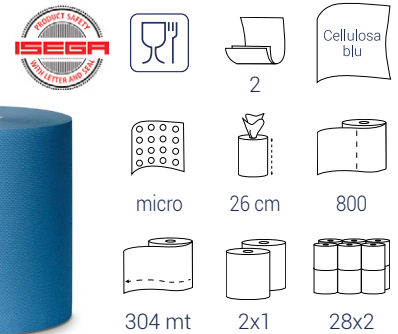

COD. 56330
BULKYSOFT PREMIUM
WIPER 304 COLOR EVO

DISPENSER: 01320 - 01300 - 01310
BLU