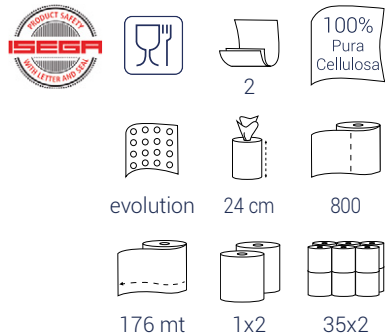

COD. 55925
BULKYSOFT EXCELLENCE
WIPER 176 PLUS

DISPENSER: 01320 - 01300 - 01310
BIANCO

CON MANIGLIA