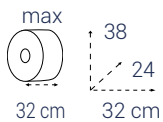

COD. 01310
CC PRO PORTA BOBINA MURO/BANCO CROMATO
CROMATO