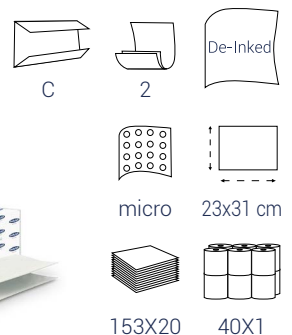

ASCIUGAMANI PIEGATI A "C"

COD. 85560
BULKYSOFT COMFORT
C-FOLD HP

DISPENSER: 01347 - 01349 - 01362 - 01360
BIANCO