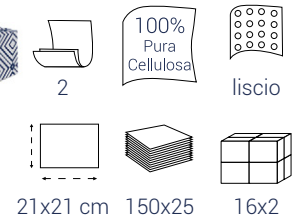

COD. 68910
BULKYSOFT
 FACIAL TISSUES CUBE 3 VELI
 BIANCO

CARTONE MISTO

COD. 68360
BULKYSOFT
 FACIAL TISSUES CUBE 2 VELI
 BIANCO

CARTONE MISTO

COD. 68350
BULKYSOFT
 FACIAL TISSUES 150
 BIANCO

CARTONE MISTO

COD. 68100
BULKYSOFT CLASSIC
 FACIAL TISSUES
 BIANCO