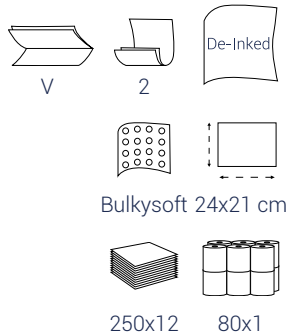

DISPENSER: 01347 - 01349 - 01362 - 01360
HAVANA

WASHROOM

ASCIUGAMANI PIEGATI A "V"

COD. 84571
BULKYSOFT COMFORT
V-FOLD 2V

DISPENSER: 01347 - 01349 - 01362 - 01360
BIANCO

COD. 84572
BULKYSOFT COMFORT
V-FOLD 1V