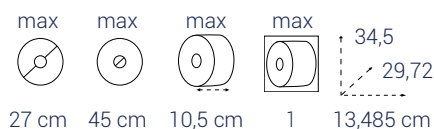

COD. 01348 CC PRO ESSENTIA DISPENSER PER IGIENICA MAXI JUMBO

COD. 01361

BIANCO

NERO