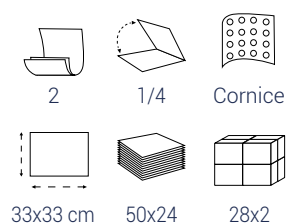

COD. 32700
BULKYSOFT RAINBOW
COLORE: GIALLO

COD. 32236
BULKYSOFT RAINBOW
COLORE: LIMONE

COD. 32020
BULKYSOFT RAINBOW
COLORE: ROSA

COD. 32710
BULKYSOFT RAINBOW
COLORE: ARANCIO

COD. 32037
BULKYSOFT RAINBOW
COLORE: SALMONE

COD. 32237
BULKYSOFT RAINBOW
COLORE: FUCSIA

COD. 32720
BULKYSOFT RAINBOW
COLORE: ROSSO

COD. 32730
BULKYSOFT RAINBOW
COLORE: BORDEAUX

COD. 32239
BULKYSOFT RAINBOW
COLORE: LILLA

COD. 32740
BULKYSOFT RAINBOW
COLORE: BLU NOTTE

COD. 32750
BULKYSOFT RAINBOW
COLORE: VERDE FORESTA

COD. 32242
BULKYSOFT RAINBOW
COLORE: GRIGIO

COD. 32760
BULKYSOFT RAINBOW
COLORE: CHOCOLATE

COD. 32770
BULKYSOFT RAINBOW
COLORE: NERO

PURA CELLULOSA